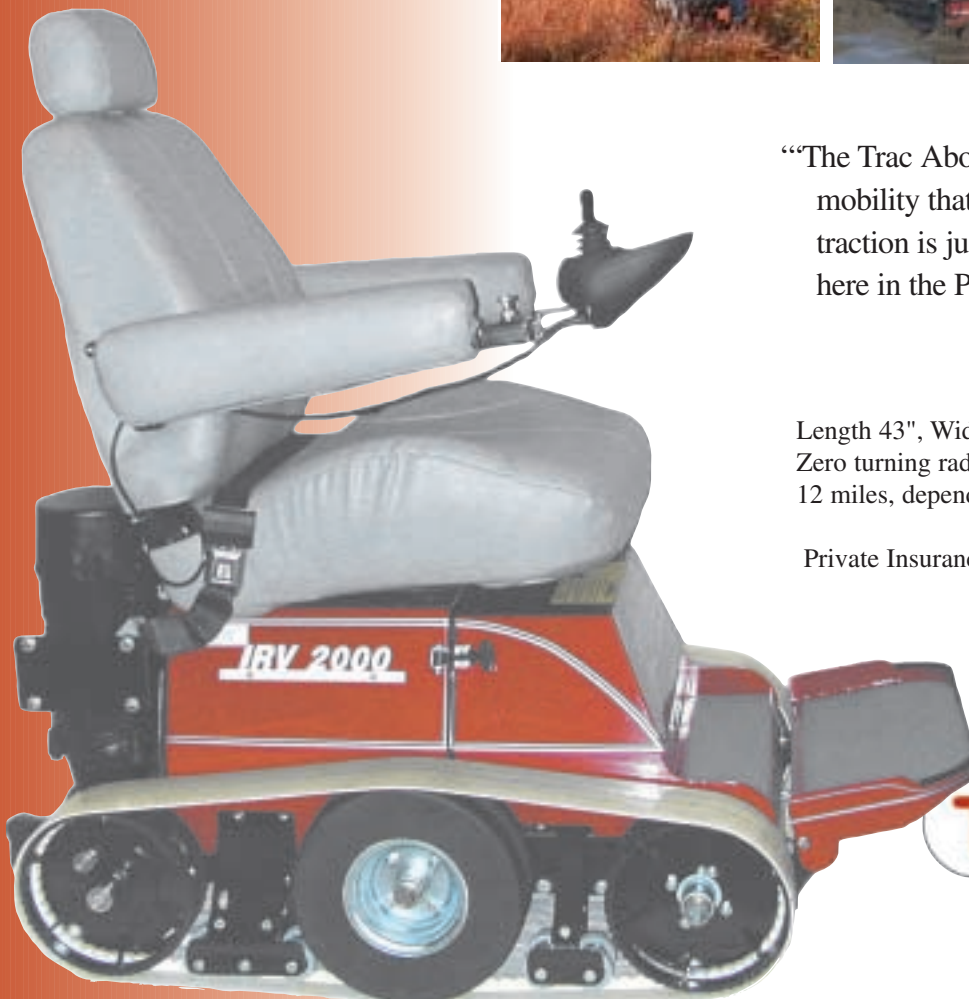

- The *IRV2000* maneuvers easily through sand, mud, snow, a 30" door and up a 36% grade.
- The *IRV2000* is a personal mobility vehicle designed with tracks to provide superior stability and traction.
- The *IRV2000* will also work in your home.
- The *IRV2000* has the unique ability to change the track position from "flat track" to "3-point" surface contact.
- The *IRV2000* is the best All-terrain power chair in the world!

"The Trac About has opened up a whole new world of hunting and fishing for me. I can now get to places that I have not been able to for the 24 years since I've been confined to a wheelchair."

— Bill G. Brown, Newton, KS

"The Trac About has given me the freedom and mobility that I have only dreamed about. The traction is just unbelievable! It will go anywhere here in the Pennsylvania terrain."

— Marvin Vought, New Alexandria, PA

Length 43", Width 27", Weight with batteries is 410 pounds. Zero turning radius. 24 volt programmable joystick. Range is 5 to 12 miles, depending on weight of rider and terrain.

Private Insurance eligible!